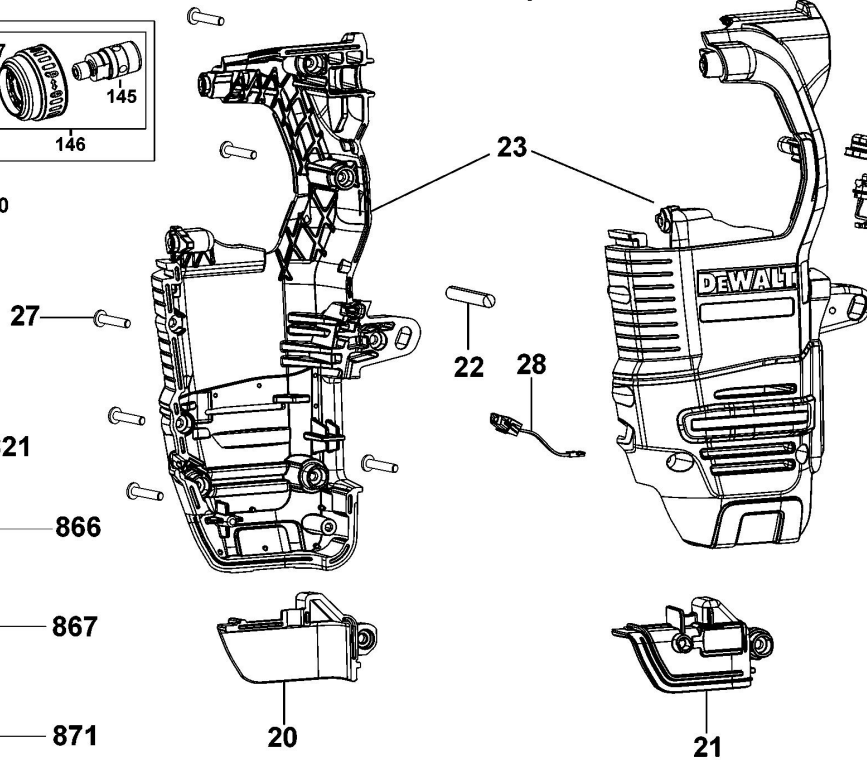

DCH334 HAMMER DRILL 1

DCH334 HAMMER DRILL 1

Parts List DCH334 HAMMER DRILL 1

Item	Part Number	Qty	Part Description	General Description	Other Info	Repair Inst	Markets
1	323489-00	1	CAP			No	QW
2	579212-00	1	RING			No	QW
3	N910599	1	TUBE			No	QW
4	583890-00	5	BALL			No	QW
5	578387-00	1	WASHER			No	QW
6	N038938	1	SPRING			No	QW
7	N627223	1	HOUSING FRONT			No	QW
7	N627223	1	HOUSING FRONT			No	QW
8	N152623	1	STOP			No	QW
9	N106188	1	SPRING COMPRESSION			No	QW
10	N106221-01	1	BELLOWS			No	QW
11	N914794	1	HANDLE SA		DC > 2022-24	No	QW
12	N431292	1	BAR			No	QW
13	N438439	1	INSERT			No	QW
14	N438438	1	INSERT			No	QW
15	N400082	1	SPRING			No	QW
16	N094649	1	PLATE			No	QW
17	N122099	1	BLOCK			No	QW
18	N119679	1	SPRING			No	QW
19	N427167	1	BELLOWS			No	QW
20	N461796	1	END CAP			No	QW
21	N461797	1	END CAP			No	QW
22	N159443	1	AXIS			No	QW
23	N466997	1	MOTOR HOUSING SA			No	QW
24	N461541	1	HOOK			No	QW
25	N400130	1	SCREW			No	QW
26	330019-20	4	SCREW			No	QW
27	330019-80	17	SCREW			No	QW
28	N829171	1	LED		DC > 2022-24	No	QW
29	N452980	1	INDICATOR			No	QW
30	656183-00	1	LENS			No	QW
31	N267567	1	SELECTOR SA			No	QW