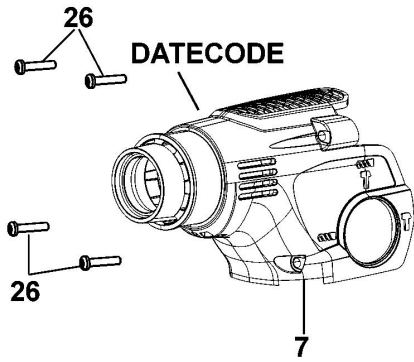

DCH334 HAMMER DRILL 1

DCH334 HAMMER DRILL 1

Parts List DCH334 HAMMER DRILL 1

Item	Part Number	Qty	Part Description	General Description	Other Info	Repair Inst	Markets
1	323489-00	1	CAP			No	QW
2	579212-00	1	RING			No	QW
3	N910599	1	TUBE			No	QW
4	583890-00	5	BALL			No	QW
5	578387-00	1	WASHER			No	QW
6	N038938	1	SPRING			No	QW
7	N627223	1	HOUSING FRONT			No	QW
7	N627223	1	HOUSING FRONT			No	QW
8	N152623	1	STOP			No	QW
9	N106188	1	SPRING COMPRESSION			No	QW
10	N106221-01	1	BELLOWS			No	QW
11	N914794	1	HANDLE SA		DC > 2022-24	No	QW
12	N431292	1	BAR			No	QW
13	N438439	1	INSERT			No	QW
14	N438438	1	INSERT			No	QW
15	N400082	1	SPRING			No	QW
16	N094649	1	PLATE			No	QW
17	N122099	1	BLOCK			No	QW
18	N119679	1	SPRING			No	QW
19	N427167	1	BELLOWS			No	QW
20	N461796	1	END CAP			No	QW
21	N461797	1	END CAP			No	QW
22	N159443	1	AXIS			No	QW
23	N466997	1	MOTOR HOUSING SA			No	QW
24	N461541	1	HOOK			No	QW
25	N400130	1	SCREW			No	QW
26	330019-20	4	SCREW			No	QW
27	330019-80	17	SCREW			No	QW
28	N829171	1	LED		DC > 2022-24	No	QW
29	N452980	1	INDICATOR			No	QW
30	656183-00	1	LENS			No	QW
31	N267567	1	SELECTOR SA			No	QW