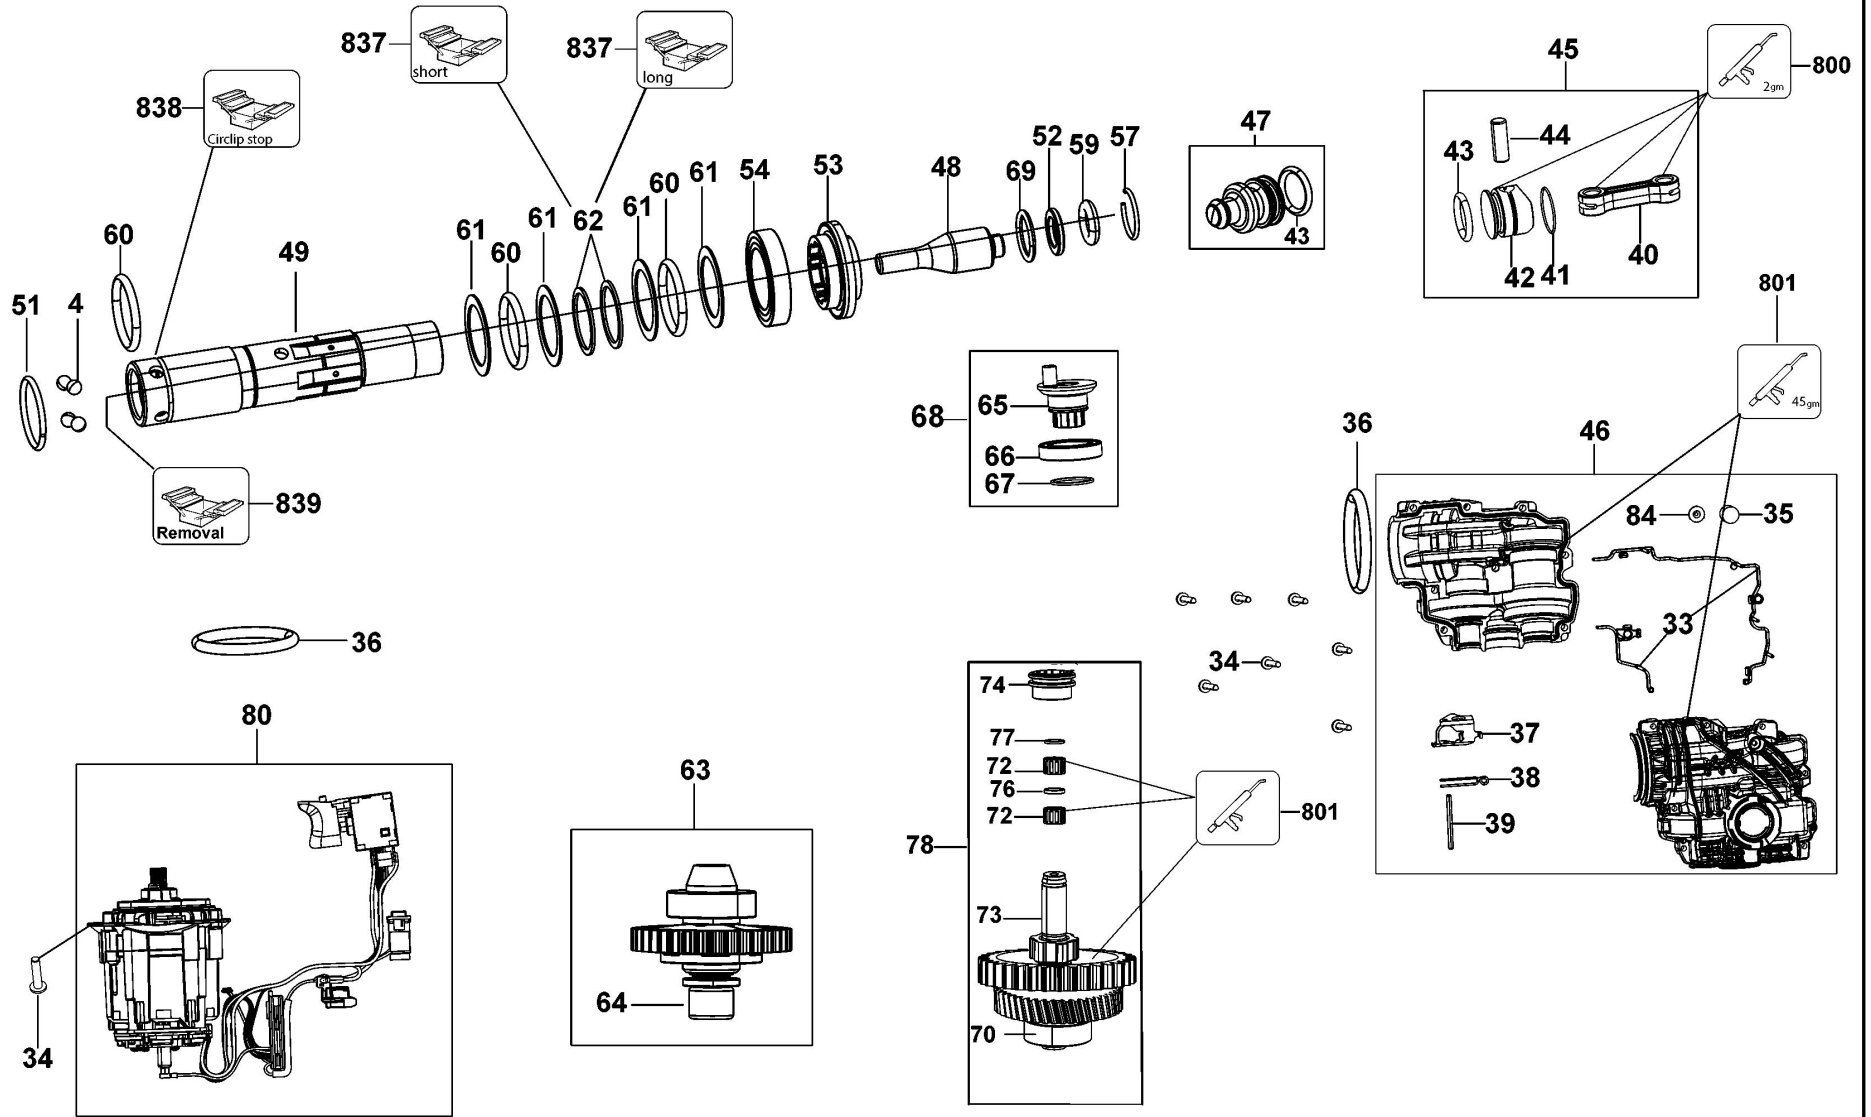

DCH334 HAMMER DRILL 1

DCH334 HAMMER DRILL 1

Parts List DCH334 HAMMER DRILL 1

Item	Part Number	Qty	Part Description	General Description	Other Info	Repair Inst	Markets
1	323489-00	1	CAP			No	QW
2	579212-00	1	RING			No	QW
3	N910599	1	TUBE			No	QW
4	583890-00	5	BALL			No	QW
5	578387-00	1	WASHER			No	QW
6	N038938	1	SPRING			No	QW
7	N627223	1	HOUSING FRONT			No	QW
7	N627223	1	HOUSING FRONT			No	QW
8	N152623	1	STOP			No	QW
9	N106188	1	SPRING COMPRESSION			No	QW
10	N106221-01	1	BELLOWS			No	QW
11	N914794	1	HANDLE SA		DC > 2022-24	No	QW
12	N431292	1	BAR			No	QW
13	N438439	1	INSERT			No	QW
14	N438438	1	INSERT			No	QW
15	N400082	1	SPRING			No	QW
16	N094649	1	PLATE			No	QW
17	N122099	1	BLOCK			No	QW
18	N119679	1	SPRING			No	QW
19	N427167	1	BELLOWS			No	QW
20	N461796	1	END CAP			No	QW
21	N461797	1	END CAP			No	QW
22	N159443	1	AXIS			No	QW
23	N466997	1	MOTOR HOUSING SA			No	QW
24	N461541	1	HOOK			No	QW
25	N400130	1	SCREW			No	QW
26	330019-20	4	SCREW			No	QW
27	330019-80	17	SCREW			No	QW
28	N829171	1	LED		DC > 2022-24	No	QW
29	N452980	1	INDICATOR			No	QW
30	656183-00	1	LENS			No	QW
31	N267567	1	SELECTOR SA			No	QW