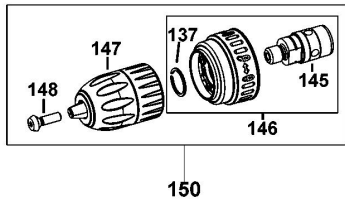

DCH334 HAMMER DRILL 1

DCH334 HAMMER DRILL 1

Parts List DCH334 HAMMER DRILL 1

Item	Part Number	Qty	Part Description	General Description	Other Info	Repair Inst	Markets
1	323489-00	1	CAP			No	QW
2	579212-00	1	RING			No	QW
3	N910599	1	TUBE			No	QW
4	583890-00	5	BALL			No	QW
5	578387-00	1	WASHER			No	QW
6	N038938	1	SPRING			No	QW
7	N627223	1	HOUSING FRONT			No	QW
7	N627223	1	HOUSING FRONT			No	QW
8	N152623	1	STOP			No	QW
9	N106188	1	SPRING COMPRESSION			No	QW
10	N106221-01	1	BELLOWS			No	QW
11	N914794	1	HANDLE SA		DC > 2022-24	No	QW
12	N431292	1	BAR			No	QW
13	N438439	1	INSERT			No	QW
14	N438438	1	INSERT			No	QW
15	N400082	1	SPRING			No	QW
16	N094649	1	PLATE			No	QW
17	N122099	1	BLOCK			No	QW
18	N119679	1	SPRING			No	QW
19	N427167	1	BELLOWS			No	QW
20	N461796	1	END CAP			No	QW
21	N461797	1	END CAP			No	QW
22	N159443	1	AXIS			No	QW
23	N466997	1	MOTOR HOUSING SA			No	QW
24	N461541	1	HOOK			No	QW
25	N400130	1	SCREW			No	QW
26	330019-20	4	SCREW			No	QW
27	330019-80	17	SCREW			No	QW
28	N829171	1	LED		DC > 2022-24	No	QW
29	N452980	1	INDICATOR			No	QW
30	656183-00	1	LENS			No	QW
31	N267567	1	SELECTOR SA			No	QW