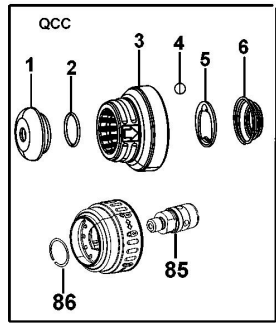

DCH334 HAMMER DRILL 1

DCH334 HAMMER DRILL 1

Parts List DCH334 HAMMER DRILL 1

Item	Part Number	Qty	Part Description	General Description	Other Info	Repair Inst	Markets
1	323489-00	1	CAP			No	QW
2	579212-00	1	RING			No	QW
3	N910599	1	TUBE			No	QW
4	583890-00	5	BALL			No	QW
5	578387-00	1	WASHER			No	QW
6	N038938	1	SPRING			No	QW
7	N627223	1	HOUSING FRONT			No	QW
7	N627223	1	HOUSING FRONT			No	QW
8	N152623	1	STOP			No	QW
9	N106188	1	SPRING COMPRESSION			No	QW
10	N106221-01	1	BELLOWS			No	QW
11	N914794	1	HANDLE SA		DC > 2022-24	No	QW
12	N431292	1	BAR			No	QW
13	N438439	1	INSERT			No	QW
14	N438438	1	INSERT			No	QW
15	N400082	1	SPRING			No	QW
16	N094649	1	PLATE			No	QW
17	N122099	1	BLOCK			No	QW
18	N119679	1	SPRING			No	QW
19	N427167	1	BELLOWS			No	QW
20	N461796	1	END CAP			No	QW
21	N461797	1	END CAP			No	QW
22	N159443	1	AXIS			No	QW
23	N466997	1	MOTOR HOUSING SA			No	QW
24	N461541	1	HOOK			No	QW
25	N400130	1	SCREW			No	QW
26	330019-20	4	SCREW			No	QW
27	330019-80	17	SCREW			No	QW
28	N829171	1	LED		DC > 2022-24	No	QW
29	N452980	1	INDICATOR			No	QW
30	656183-00	1	LENS			No	QW
31	N267567	1	SELECTOR SA			No	QW