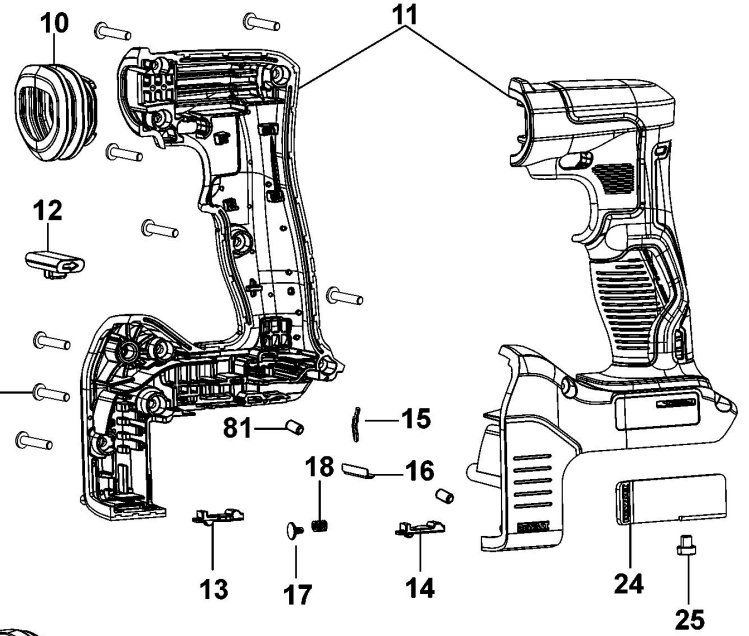

DCH334 HAMMER DRILL 1

DCH334 HAMMER DRILL 1

Parts List DCH334 HAMMER DRILL 1

Item	Part Number	Qty	Part Description	General Description	Other Info	Repair Inst	Markets
1	323489-00	1	CAP			No	QW
2	579212-00	1	RING			No	QW
3	N910599	1	TUBE			No	QW
4	583890-00	5	BALL			No	QW
5	578387-00	1	WASHER			No	QW
6	N038938	1	SPRING			No	QW
7	N627223	1	HOUSING FRONT			No	QW
7	N627223	1	HOUSING FRONT			No	QW
8	N152623	1	STOP			No	QW
9	N106188	1	SPRING COMPRESSION			No	QW
10	N106221-01	1	BELLOWS			No	QW
11	N914794	1	HANDLE SA		DC > 2022-24	No	QW
12	N431292	1	BAR			No	QW
13	N438439	1	INSERT			No	QW
14	N438438	1	INSERT			No	QW
15	N400082	1	SPRING			No	QW
16	N094649	1	PLATE			No	QW
17	N122099	1	BLOCK			No	QW
18	N119679	1	SPRING			No	QW
19	N427167	1	BELLOWS			No	QW
20	N461796	1	END CAP			No	QW
21	N461797	1	END CAP			No	QW
22	N159443	1	AXIS			No	QW
23	N466997	1	MOTOR HOUSING SA			No	QW
24	N461541	1	HOOK			No	QW
25	N400130	1	SCREW			No	QW
26	330019-20	4	SCREW			No	QW
27	330019-80	17	SCREW			No	QW
28	N829171	1	LED		DC > 2022-24	No	QW
29	N452980	1	INDICATOR			No	QW
30	656183-00	1	LENS			No	QW
31	N267567	1	SELECTOR SA			No	QW