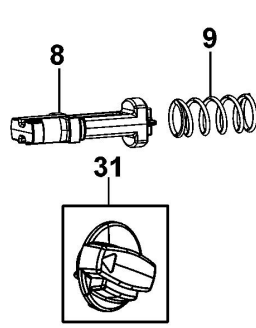

DCH334 HAMMER DRILL 1

DCH334 HAMMER DRILL 1

Parts List DCH334 HAMMER DRILL 1

Item	Part Number	Qty	Part Description	General Description	Other Info	Repair Inst	Markets
1	323489-00	1	CAP			No	QW
2	579212-00	1	RING			No	QW
3	N910599	1	TUBE			No	QW
4	583890-00	5	BALL			No	QW
5	578387-00	1	WASHER			No	QW
6	N038938	1	SPRING			No	QW
7	N627223	1	HOUSING FRONT			No	QW
7	N627223	1	HOUSING FRONT			No	QW
8	N152623	1	STOP			No	QW
9	N106188	1	SPRING COMPRESSION			No	QW
10	N106221-01	1	BELLOWS			No	QW
11	N914794	1	HANDLE SA		DC > 2022-24	No	QW
12	N431292	1	BAR			No	QW
13	N438439	1	INSERT			No	QW
14	N438438	1	INSERT			No	QW
15	N400082	1	SPRING			No	QW
16	N094649	1	PLATE			No	QW
17	N122099	1	BLOCK			No	QW
18	N119679	1	SPRING			No	QW
19	N427167	1	BELLOWS			No	QW
20	N461796	1	END CAP			No	QW
21	N461797	1	END CAP			No	QW
22	N159443	1	AXIS			No	QW
23	N466997	1	MOTOR HOUSING SA			No	QW
24	N461541	1	HOOK			No	QW
25	N400130	1	SCREW			No	QW
26	330019-20	4	SCREW			No	QW
27	330019-80	17	SCREW			No	QW
28	N829171	1	LED		DC > 2022-24	No	QW
29	N452980	1	INDICATOR			No	QW
30	656183-00	1	LENS			No	QW
31	N267567	1	SELECTOR SA			No	QW